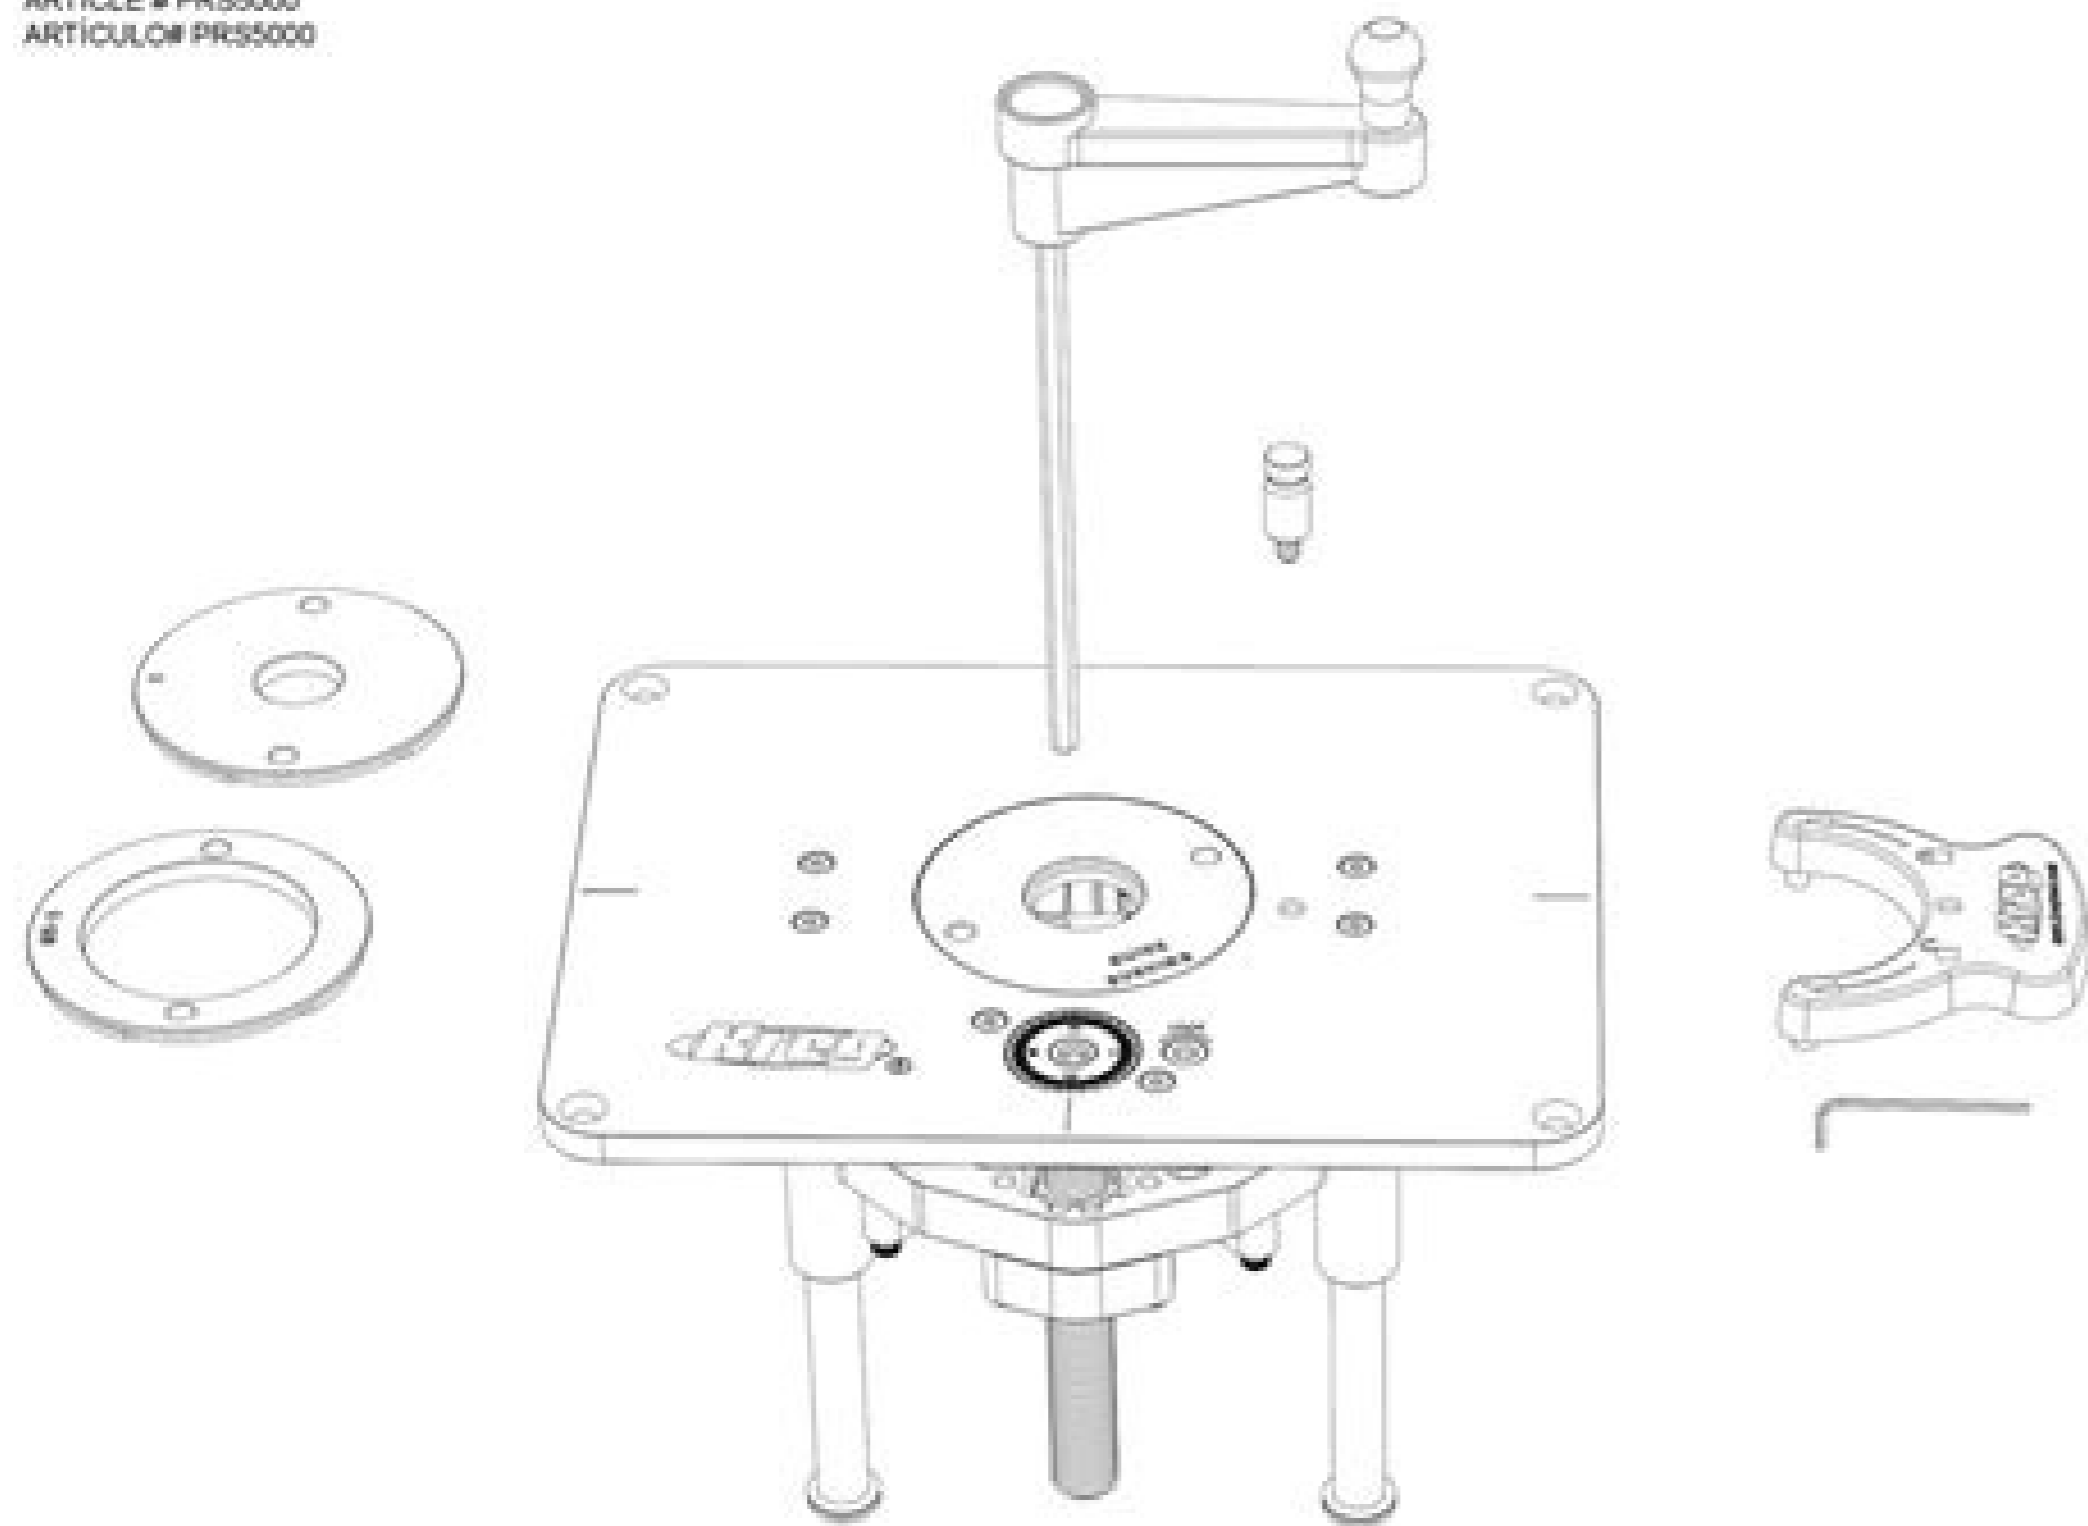

Kreg Jig®

K3 Pocket Hole System

INSTRUCTIONAL MANUAL

Product Name: Kreg Jig K3
Article # PRS5000
© 2017 Kreg Tool Company
www.kregtool.com

The Blue Mind of Quality. www.kregtool.com

Precision Router Lift™

Owner's Manual

GUIDE D'UTILISATION
MANUAL DEL PROPIETARIO

ITEM# PRS5000
ARTICLE # PRS5000
ARTICULO# PRS5000

1K9273
Version 1 - 12/2017

www.kregtool.com • 800.447.8638